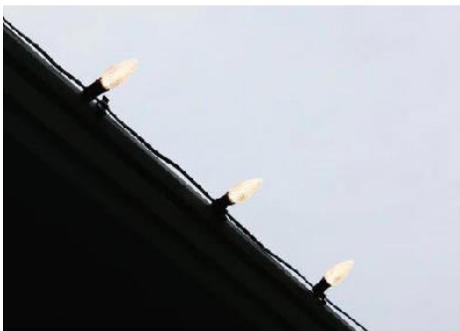

WHY DOES BULB TYPE MATTER?

Bulb type is key to holiday lighting. LED bulbs last longer, use less energy, and offer brighter colors compared to traditional options. Choosing the right bulbs ensures a vibrant, energy-efficient display that enhances the holiday atmosphere and stands the test of time.

FACETED BULB

These C9 LED bulbs are a direct replacement for traditional C9 incandescent bulbs, delivering a higher level of durability and power and efficiency.

SMOOTH BULB

A great alternative to faceted LED bulbs are these G30 Smooth Bulbs. They use a proprietary magnifying glass-like cone shaped lens to project their light.